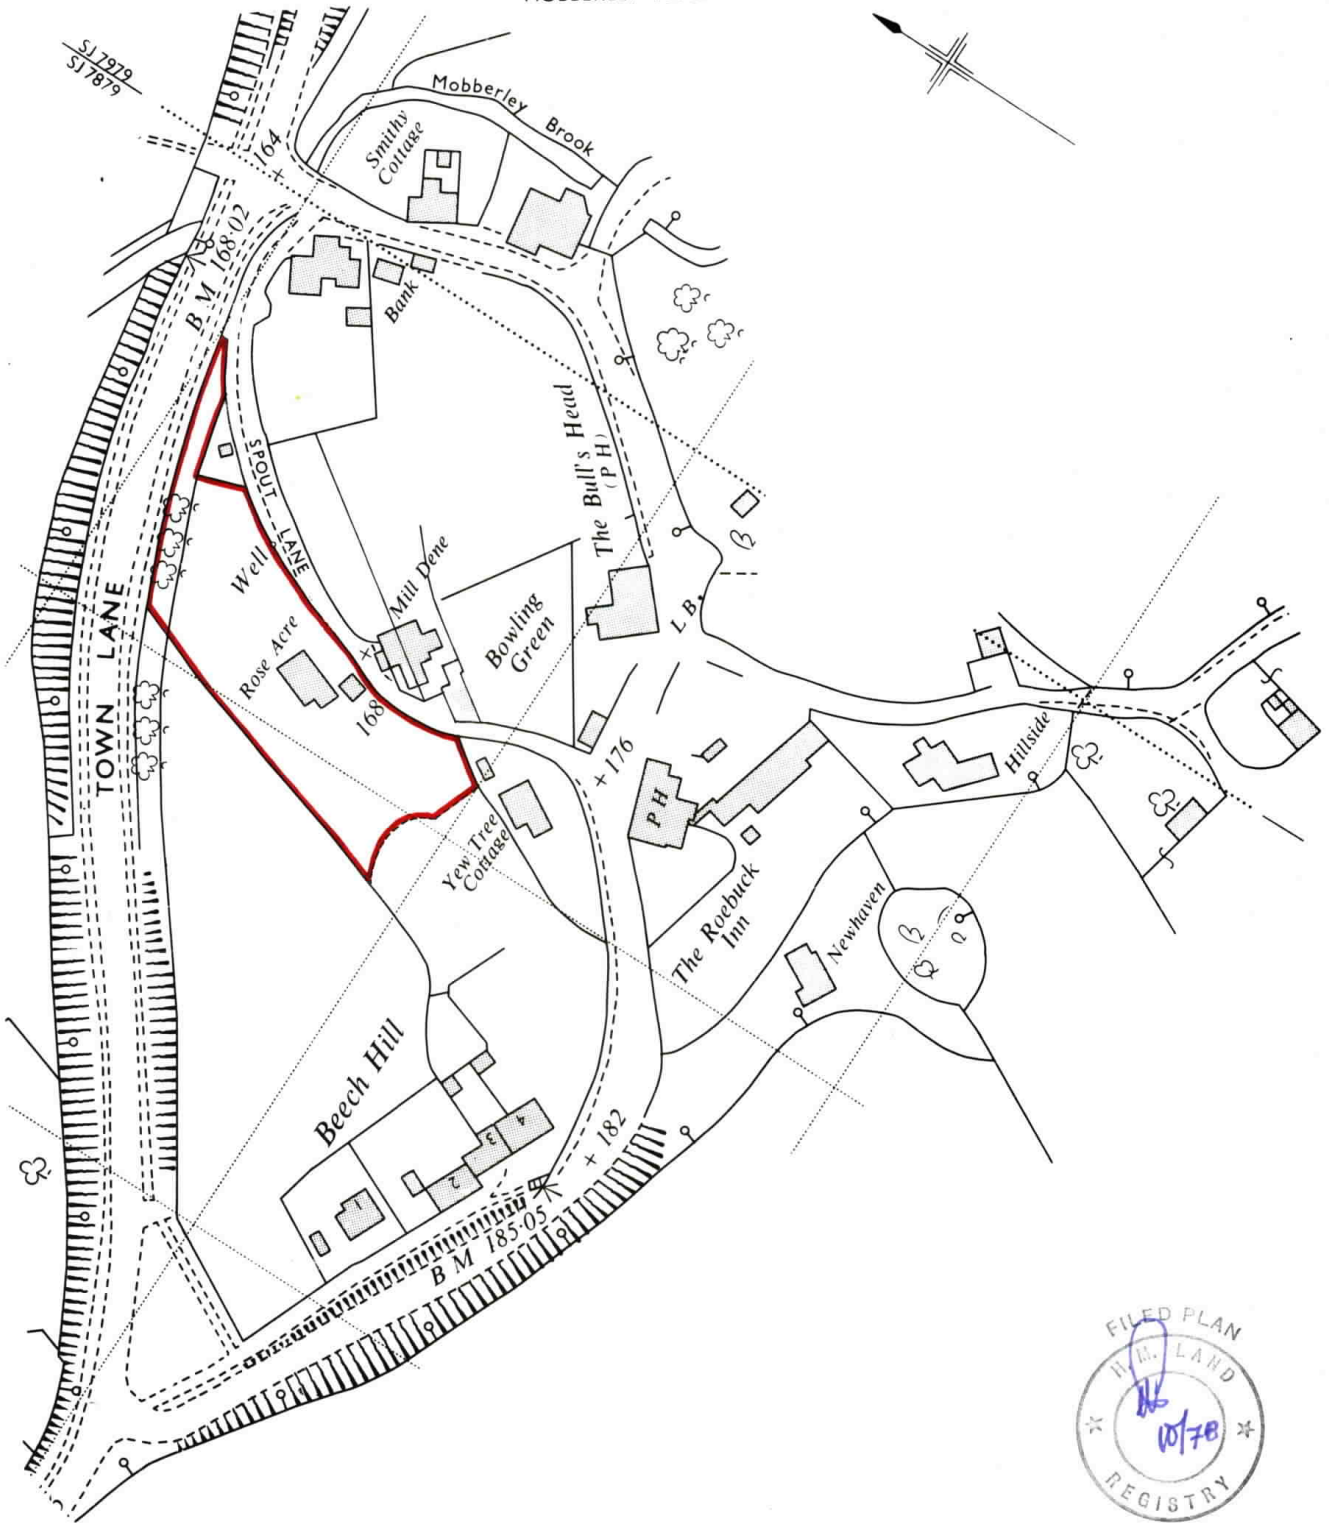

H.M. LAND REGISTRY		TITLE NUMBER	
		CH 124661	
ORDNANCE SURVEY PLAN REFERENCE	SJ 7879	SECTION E	Scale 1/1250 Enlarged from 1/2500
COUNTY CHESHIRE	DISTRICT MACCLESFIELD		© Crown copyright 1978

MOBBERLEY PARISH

This is a print of the view of the title plan obtained from HM Land Registry showing the state of the title plan on 16 August 2023 at 13:51:28. This title plan shows the general position, not the exact line, of the boundaries. It may be subject to distortions in scale. Measurements scaled from this plan may not match measurements between the same points on the ground.